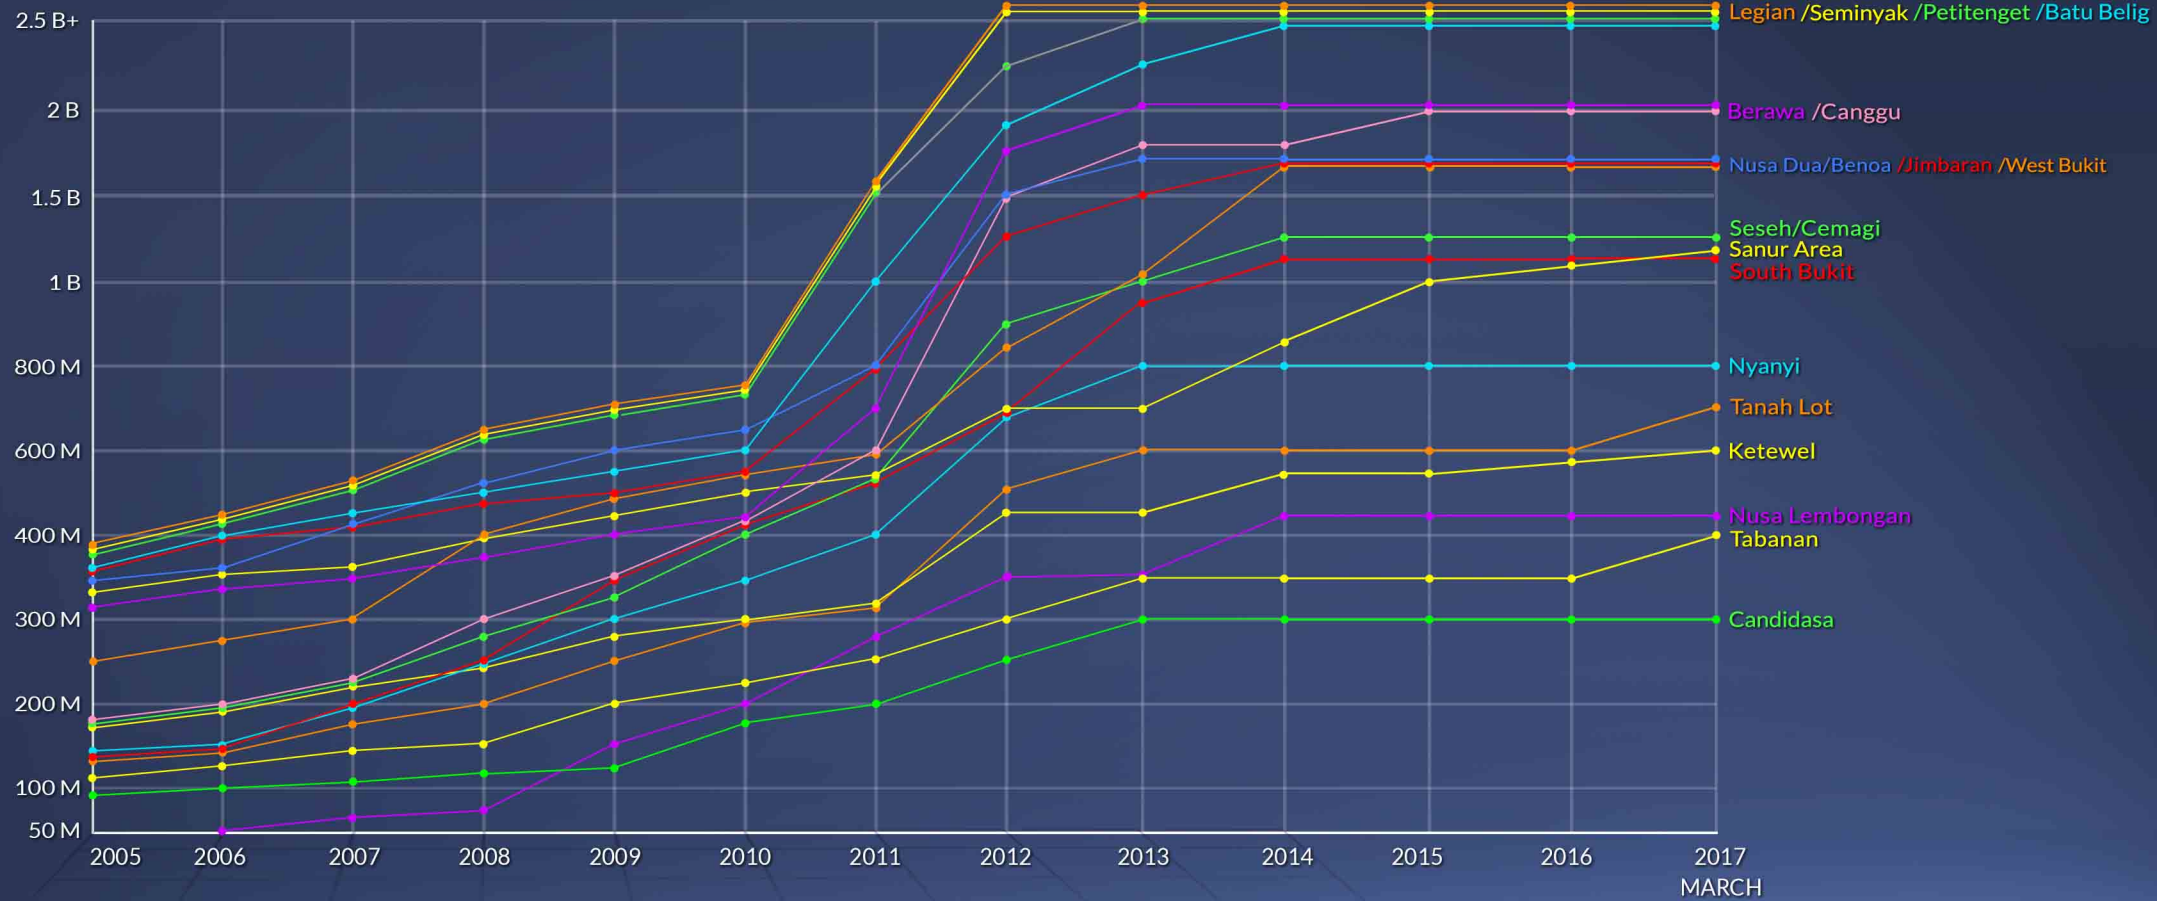

beach/cliff front land

Bali Property Values

IDR

Price per 100 m2, based on an average land size of 5000 m2.

The information in this chart is compiled for comparison purposes only and should not be relied upon. PT EHG Sales and/or any of its affiliates take no responsibility for any inaccuracies. Copyright © 2017 Elite Havens Group. All rights reserved.